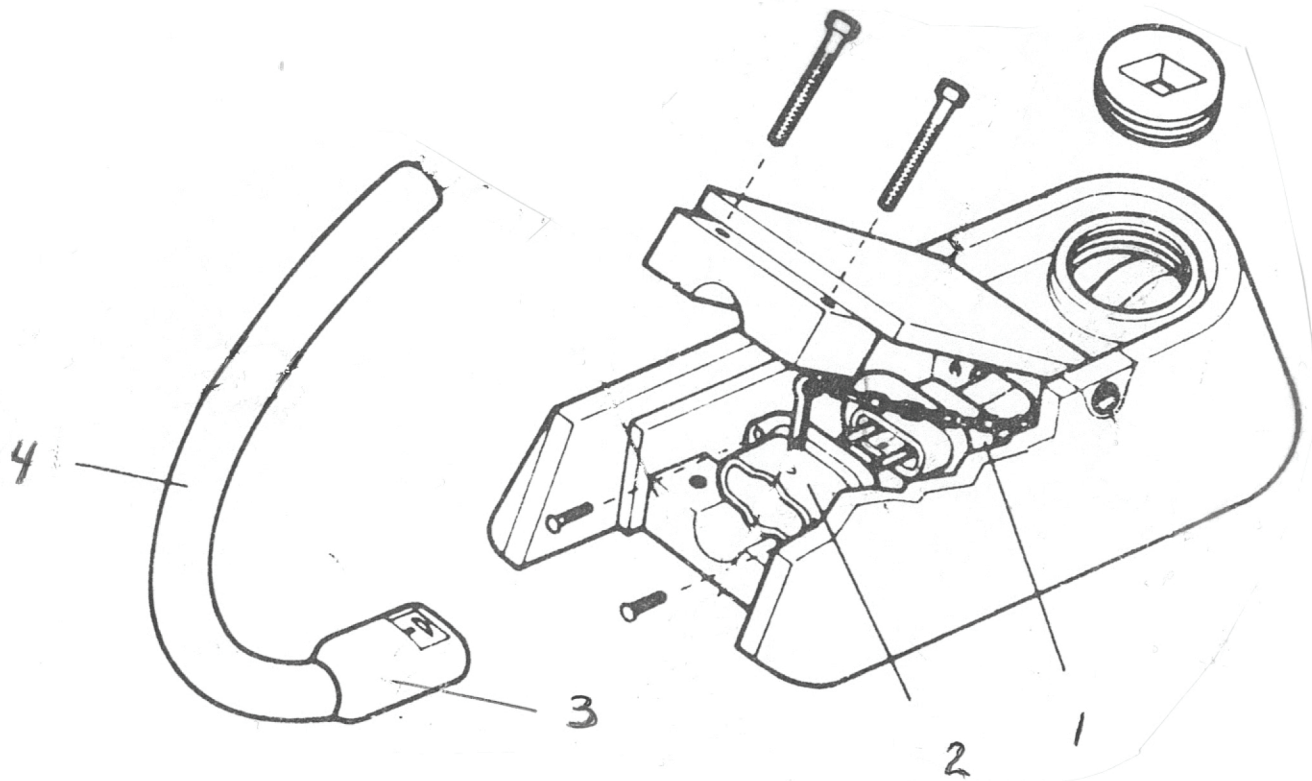

MAGNET PARTS BREAKDOWN

	DESCRIPTION	RKM-48"	RKM-57"	RKM-67"	RKM-72"
1	INTERNAL LEAD	RKM-4805	RKM-4805	RKM-6605	RKM-6605
2	PROTECTOR LEAD	RKM-4813	RKM-4813	RKM-6613	RKM-6613
3	*EXTERNAL LEAD	RKM-4814-12-SJ	RKM-4814-12-SJ	RKM-6614-12-SJ	RKM-6614-12-SJ
3	*EXTERNAL LEAD	RKM-4814-12-TJ	RKM-4814-12-TJ	RKM-6614-12-TJ	RKM-6614-12-TJ
4	PROTECTOR HOSE	RKM-4815-10	RKM-4815-10	RKM-6615-10	RKM-6615-10

* The SJ single jacket lead is available from Canada only. The TJ twin cable leads are available from Connomac only.